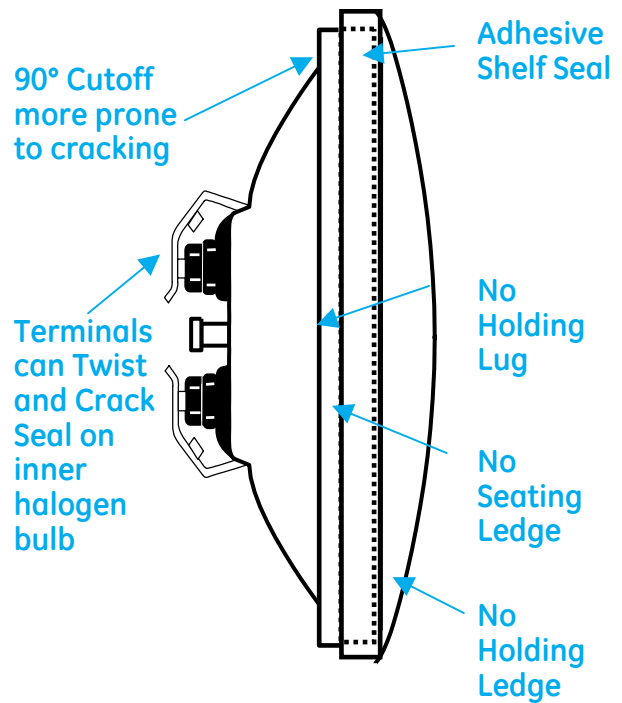

Other Sealed Beam

For additional product and application information, please consult GE's Website: www.gelighting.com