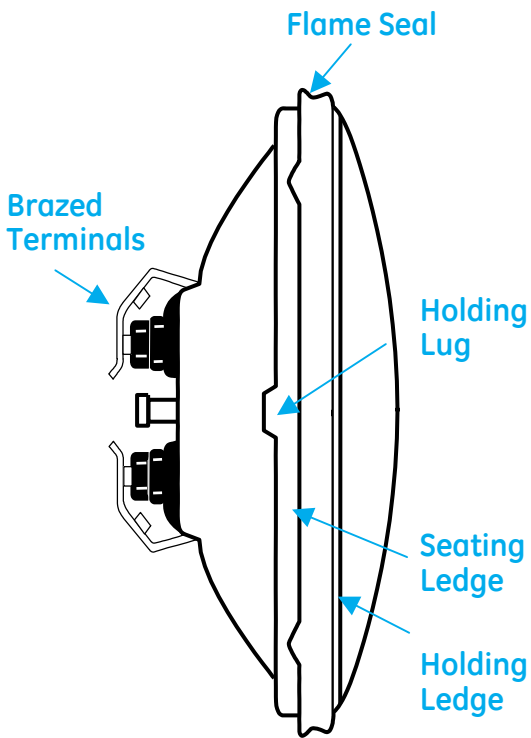

Long Life PAR36 Product Specifications

Product Code	Case Qty	Lamp Number	Bulb	Volts	Watts	MBCP	Base	MOL	Life	Spread to 10% Horizontal	Spread to 10% Vertical
28874	12	Q7561	PAR36 VNSP	12	20	11,000	Screw Ter	2.75	5000	9°	8°
28111	12	Q7560	PAR36 NSP	12	20	1900	Screw Ter	2.75	5000	24°	23°
29130	12	Q7558	PAR36 WF	12	20	365	Screw Ter	2.75	5000	55°	45°
28113	12	Q7559	PAR36 VWF	12	20	120	Screw Ter	2.75	5000	70°	70°

GE Sealed Beam